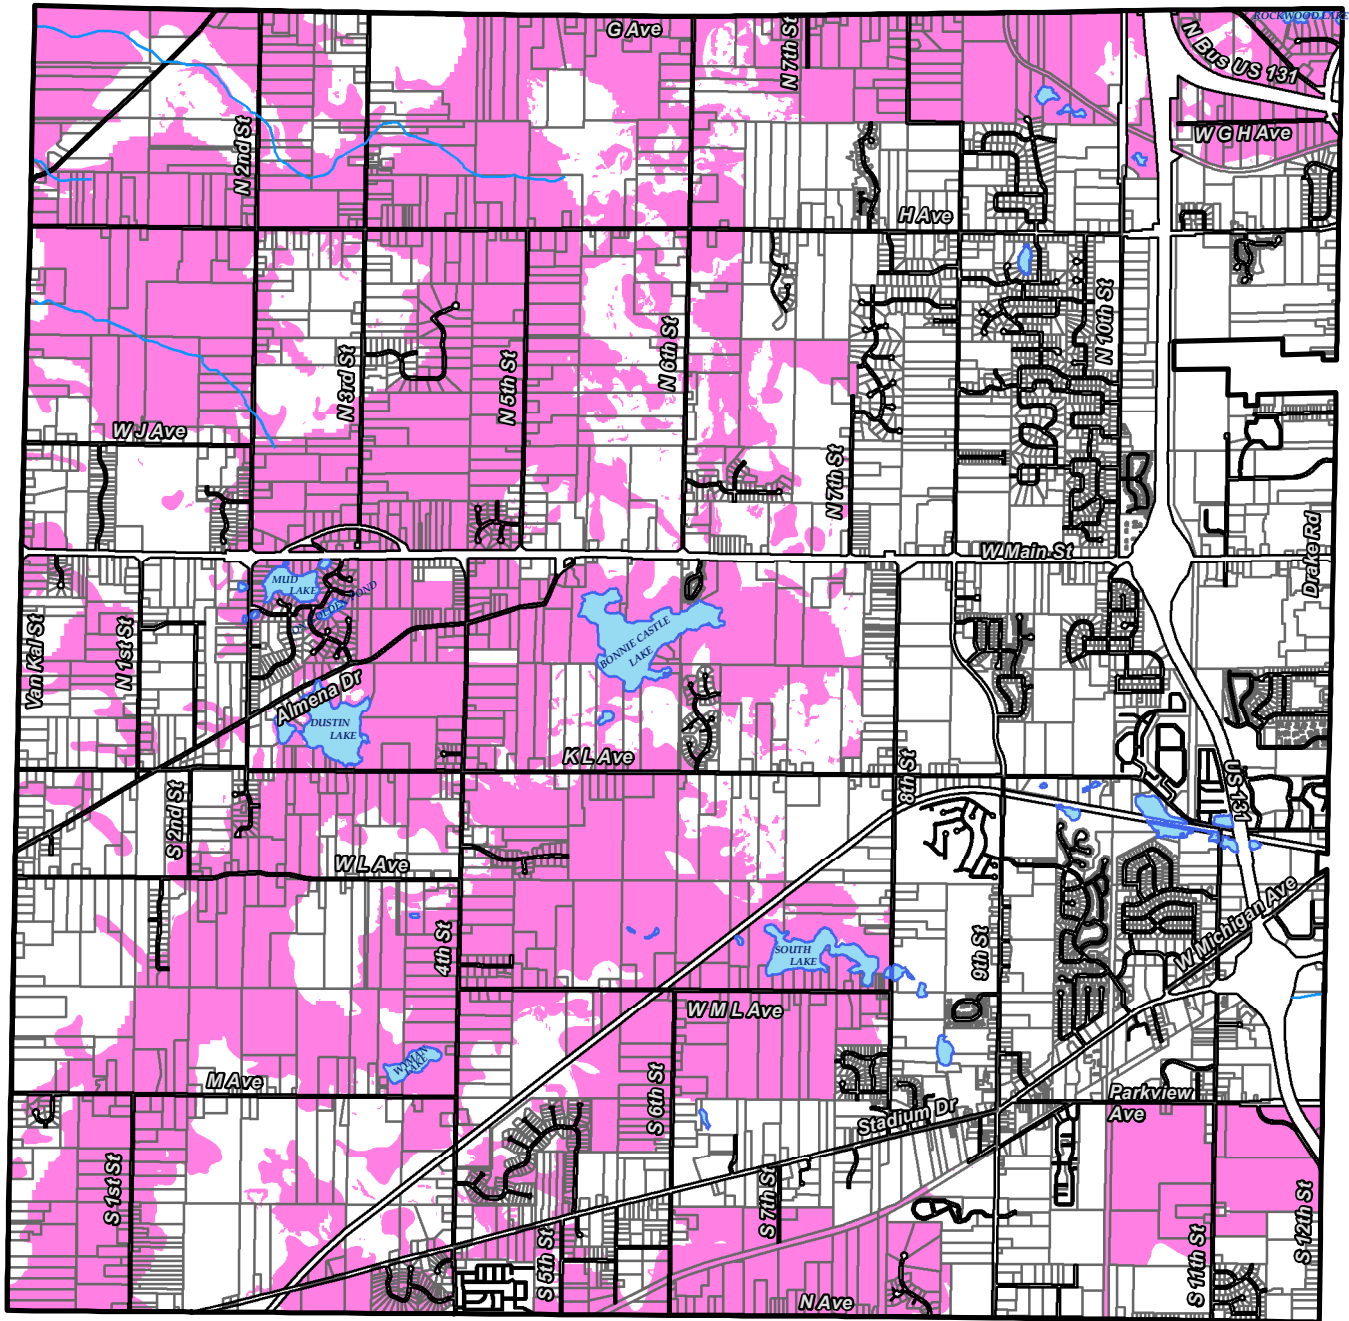

Oshtemo Township Natural Features Protection District

Charter Township of Oshtemo
Ordinance Number 585
Adopted: 6/27/2017
Effective: 7/6/2017

LEGEND	
	Property Line
	Natural Features Protection District
	Roadway
	Water Body
	Waterway