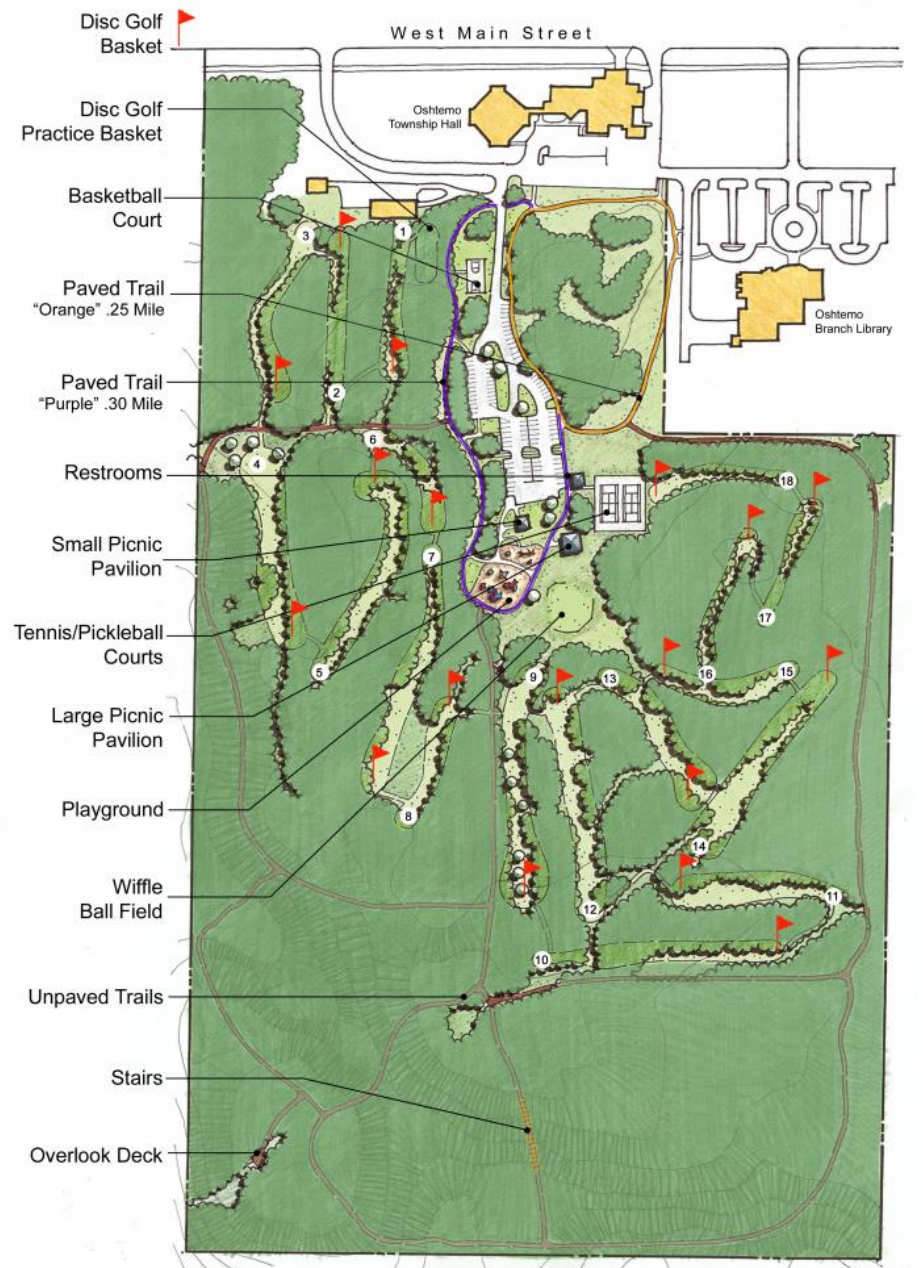

Oshtemo Township Park Map