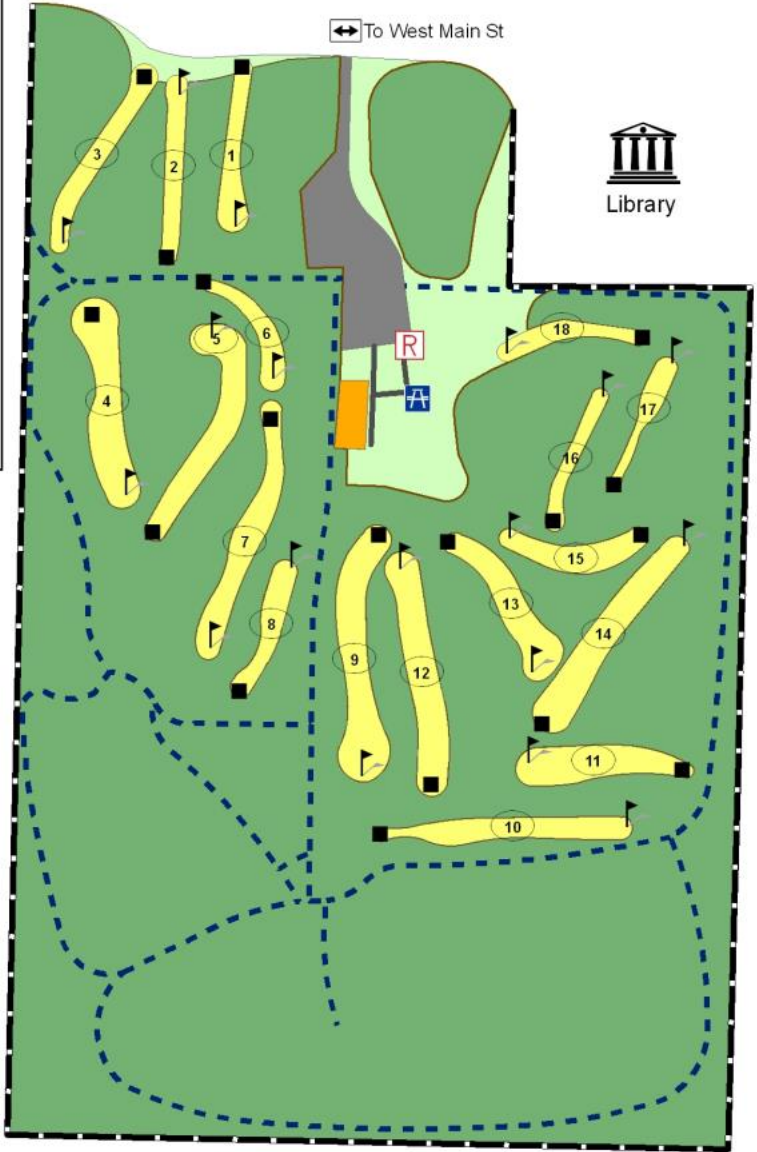

Oshtemo Township Park

7275 W Main St.

Property Info

Located behind the Township Hall at 7275 West Main Street, Oshtemo Township Park is a great place to take a walk, play, or gather with friends. The park features a playground, paved loop trail, accessible restrooms, two picnic shelters, tennis, pickleball, and basketball courts, a wiffleball field, and an 18-hole disc golf course.

SMALL PAVILION

- 25' x 25
- 5 – 8' picnic tables
- Electricity
- 1 small charcoal grill
- The Pavilion and nearby restrooms offer ADA access.

The **SMALL** Pavilion is **NOT** available for reservations and operates on a first-come, first-served basis.

An aerial photograph of a campsite. In the upper left, a paved parking area contains several cars. A winding path leads from the parking area to a small building with a blue roof. To the right of this building is a tennis court with a blue and green surface. Further right is a larger building with a blue roof. In the lower left, a baseball field is visible. The entire area is surrounded by lush green trees and grass.

RESTROOMS

SMALL PAVILION

LARGE PAVILION

In loving memory of Irene J. Hrusovsky.
Mother of Grace Borgfjord, Township Trustee.

Township Park Map

- Legend**
-  Restrooms
 -  Picnic Shelter
 -  Disc Golf Tee
 -  Disc Golf Basket
 -  Paved Path
 -  Unpaved Path
 -  Park Boundary
 -  Disc Golf Fairway
 -  Open Space/Field
 -  Playground
 -  Road/Parking
 -  Wooded