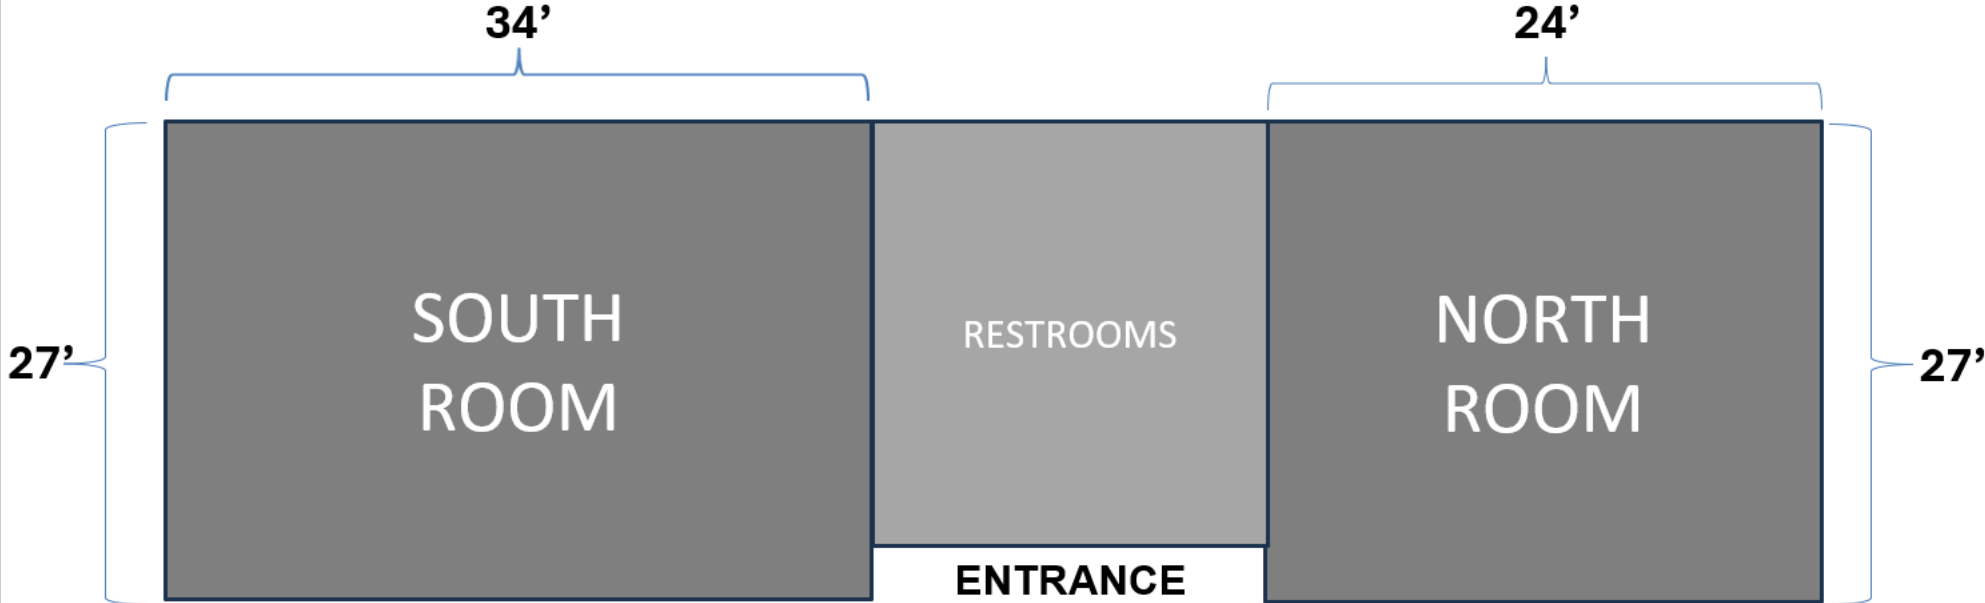

Oshtemo Community Center - Measurements