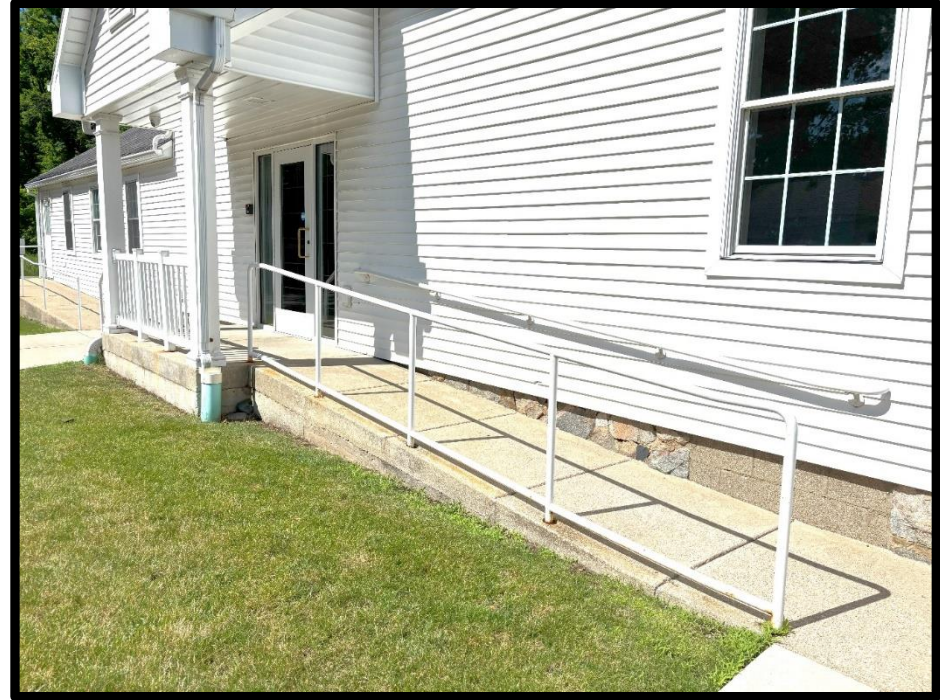

Entrance to Oshtemo Community Center

Guests may enter the Community Center through the side entrance of the building. This entrance features both stairs on one side and a ramp on the other for accessibility.

Repeat Renters

To qualify, the renter must have received a full refund of the security deposit on all previous rentals. Renter would then be granted access to the building without Maintenance staff present.