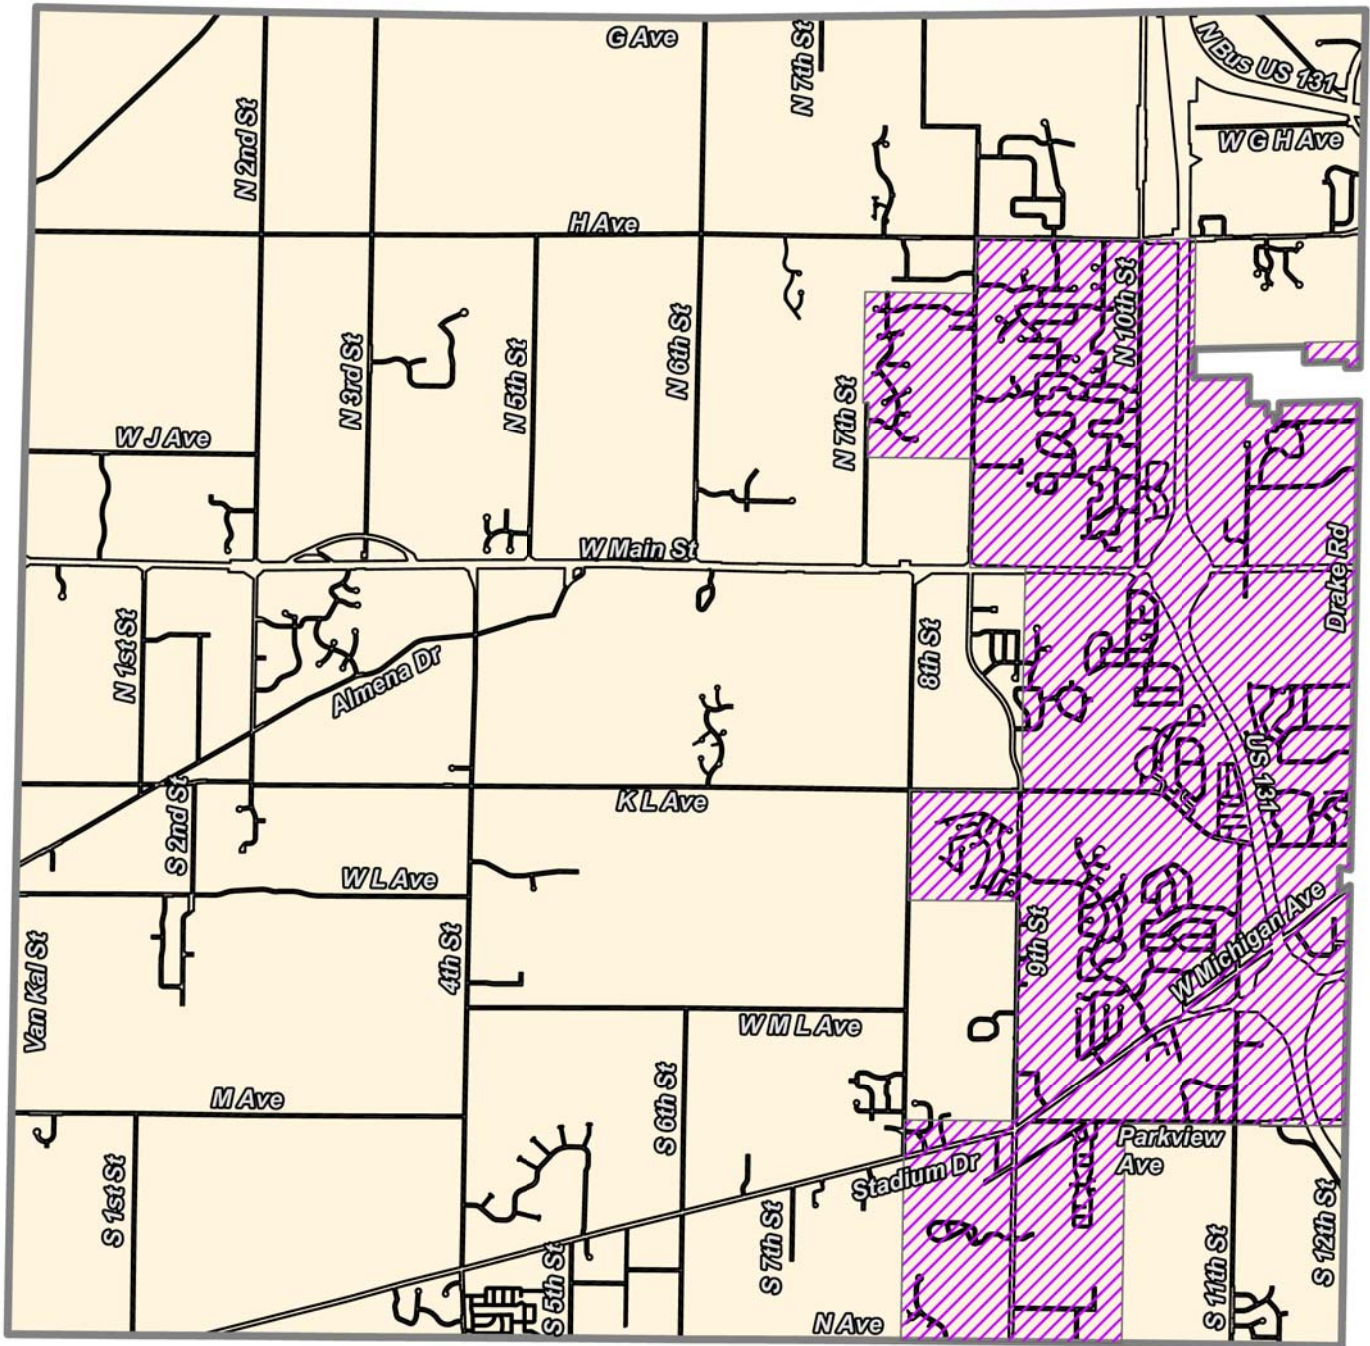

OSHTEMO CHARTER TOWNSHIP

No Discharge of Firearms Area

0 0.5 1 2 Miles

 No Discharge Of Firearms Area
 Road Network