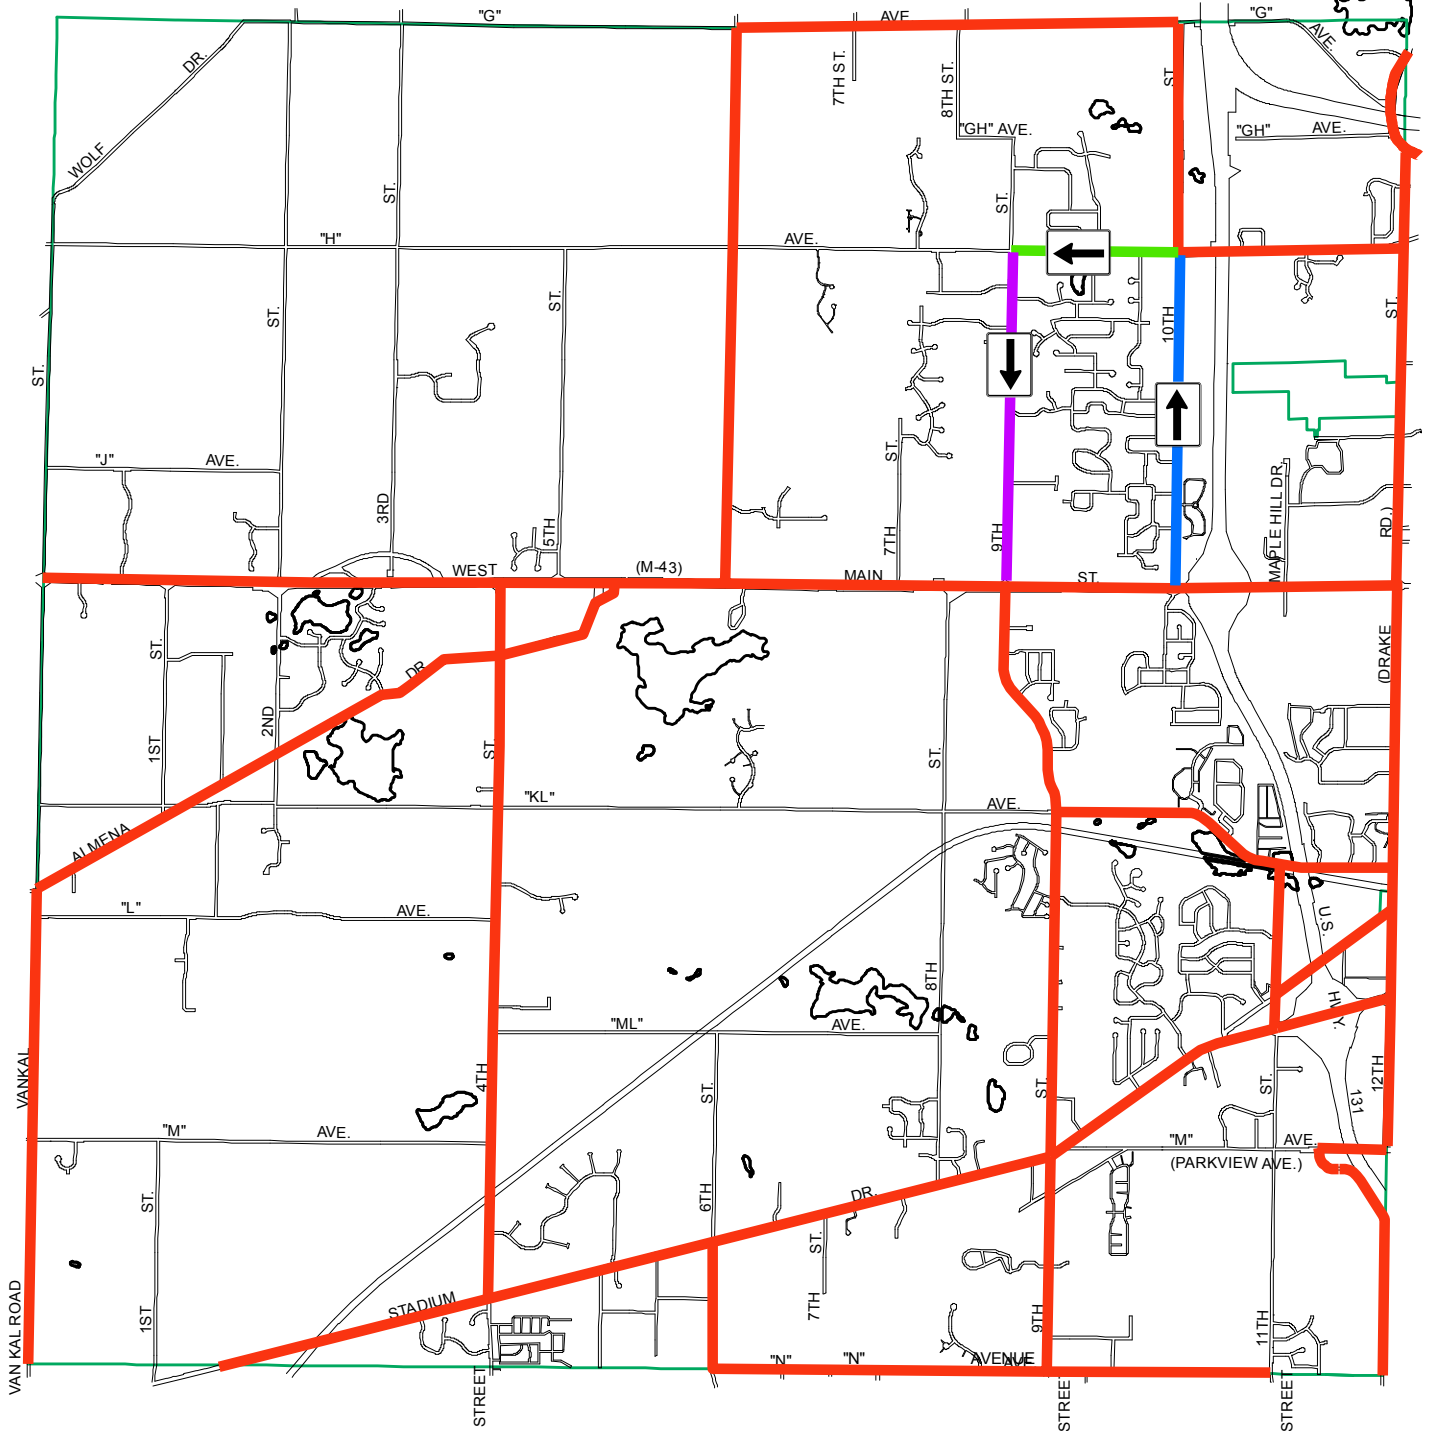

OSHTEMO CHARTER TOWNSHIP TRUCK ROUTE MAP AUGUST 2011

Legend

Truck Routes

- Southbound Only
- Northbound Only
- No Directional Limitation
- Westbound Only

August 2011